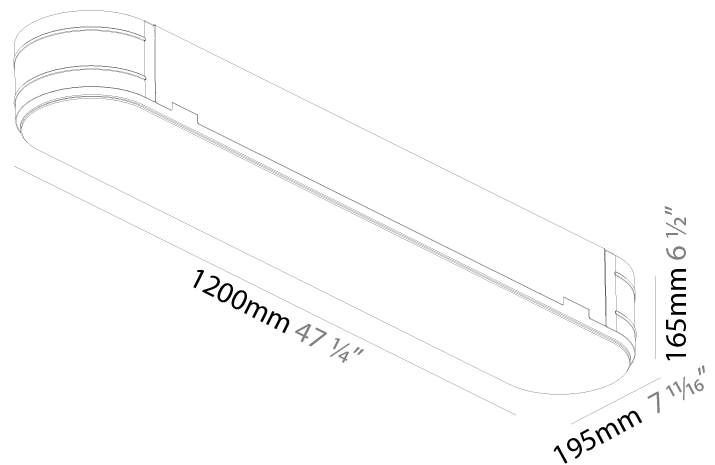

PHYSICAL

Shape: Rectangle
 Length (mm): 1200
 Length (in): 47 3/4
 Width (mm): 600
 Width (in): 23 5/8
 Height (mm): 120
 Height (in): 4 3/4
 Max. Overall Height (mm): 2120mm / 83-7/16
 Max. Overall Height (in): 83 7/16
 Weight (kg): 20.33
 Weight (lbs): 44.82
 Diffuser: PMMA - Opal or Micro-Prism
 Fixture Finish: SSR / BKV / CWI / CRY / HAB / UFT / ITA / RUA / FTG / MYG / LOD / PUS / FRO / FUP / KIA / POP / BLS / SPG / MEY / GOH / CHC / COM / ABZ / JAG / OBR / MOS / ROR
 Fixture Material: Extruded Aluminum / Steel
 Cable Details: 2000mm / 78 3/4"

PHYSICAL

Shape: Oval
 Length (mm): 1200
 Length (in): 47 1/4
 Width (mm): 195
 Width (in): 7 11/16
 Depth (mm): 165
 Depth (in): 6 1/2
 Ceiling Thickness (mm): 10 / 12.5 / 15 / 25 / 30
 Ceiling Thickness (in): 3/8 or 1/2 or 9/16 or 1 or 1 3/16
 Min. Recessing Depth (mm): 180
 Min. Recessing Depth (in): 7 1/16
 Weight (kg): 7.6
 Weight (lbs): 16.72
 Diffuser: PMMA - Opal
 Fixture Material: Extruded Aluminum / Steel
 Cut-out Measurements: 1235mm / 48 5/8" x 230mm / 9 1/16"
 Upon Request: Unique Sizes Unique Ceiling Thickness Unique Mounting Depth Spot Inserts

PROJECT
TYPE
SPECIFIER
QUANTITY
DATE

1235mm x 230mm
 48 5/8" x 9 1/16"

10 | 12 1/2 | 15 | 25 | 30mm
 3/8" | 1/2" | 9/16" | 1" | 3/16"

SMOOTHLINE TRIMLESS

A37518-

PROJECT

TYPE

SPECIFIER