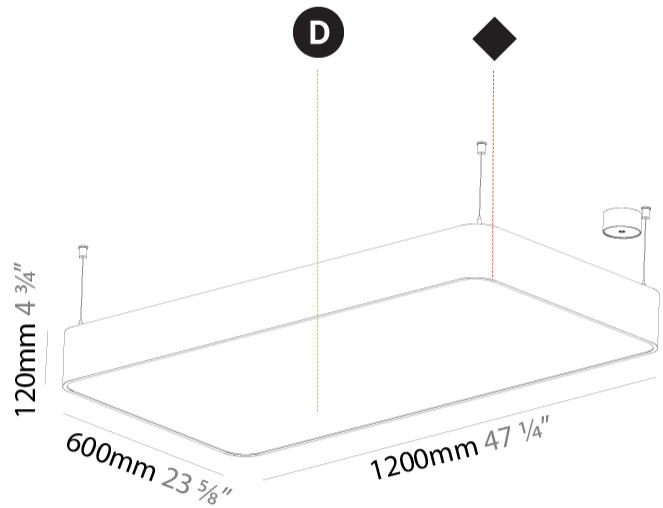

GENERAL

Series: Smoothy
Subseries: Smoothy Standard
Partner: Prolicht
Division: Architectural
Installation: Suspension
Product Type: Pendant
Mounting Location: Ceiling
Light Distribution: Direct

PHYSICAL

Shape: Rectangle
Length (mm): 1200
Length (in): 47 3/4
Width (mm): 600
Width (in): 23 5/8
Height (mm): 120
Height (in): 4 3/4
Max. Overall Height (mm): 2120mm / 83-7/16
Max. Overall Height (in): 83 7/16
Weight (kg): 20.33
Weight (lbs): 44.82
Diffuser: PMMA - Opal or Micro-Prism
Fixture Finish: SSR / BKV / CWI / CRY / HAB / UFT / ITA / RUA / FTG / MYG / LOD / PUS / FRO / FUP / KIA / POP / BLS / SPG / MEY / GOH / CHC / COM / ABZ / JAG / OBR / MOS / ROR
Fixture Material: Extruded Aluminum / Steel
Cable Details: 2000mm / 78 3/4"

ELECTRICAL

Lamp Type: LED (Zhaga Standard)
Input Wattage (W): 108.9
Total Output Wattage (W): 99
Dimming: Non-Dimmable
Driver Included: Yes
Driver Location: Integrated
Driver Type: Constant Current - Universal
Driver Class: Class 2
Input Voltage (V): 120 - 277
Constant Current (MA): 350
Upon Request: (Not included - see components) Integral: 0-10Vdc dimming / Phase dimming 120Vac only

LED

Color Temperature (°K): 3000 / 4000
Max. Delivered Lumen (lm): 11050 / 11450
CRI: >80 CRI
Efficiency (%): 82.7%
Lamp Life (hrs): 50000
Upon Request: Other CCT available

OPTICAL

RATINGS AND CERTIFICATIONS

Certified By: Certified for North American Standards
IP rating: IP20